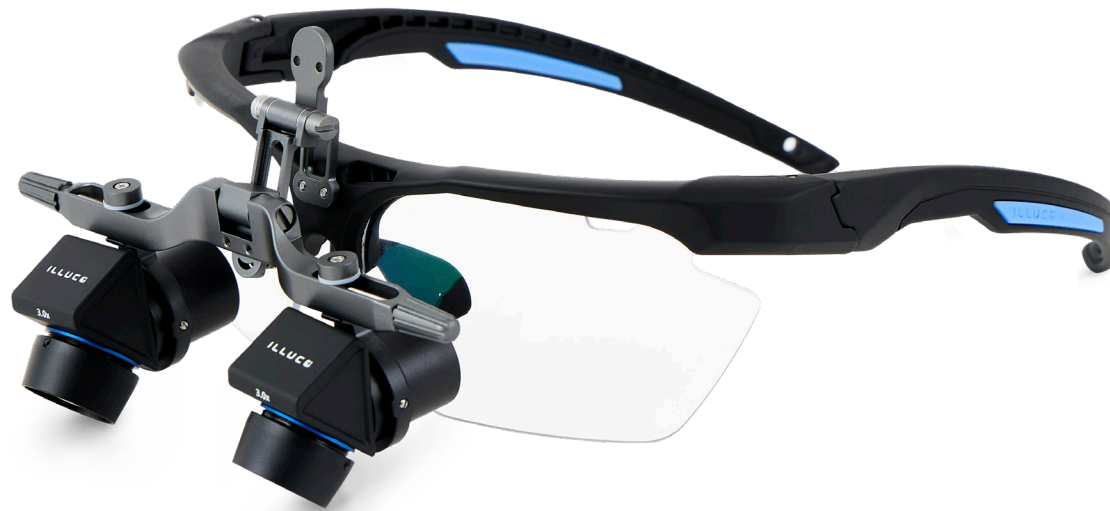

ILLUCO 

Beyond the vision

Loupes

Ergo X Angled Loupes

Model	Style	Magnification	FOV (Cm, @45 Cm)	DOF (Cm)	Working Distance (Cm)	Resolution (lp/mm)	Weight w/o frame (g)
IAL-1030	TTL Angled	3.0×	10.5	11	45~65	28	41
IAL-1040	TTL Angled	4.0×	9	10	45~65	34	42
IAL-1055	TTL Angled	5.5×	7.5	7	45~65	40	61

Ergo X flip-up Loupes

Model	Style	Magnification	FOV (Cm, @45 Cm)	DOF (Cm)	Working Distance (Cm)	Resolution (lp/mm)	Weight w/o frame (g)	Adjustable PD (mm)
IAL-1030F	Angled flip-up	3.0×	10.5	11		28	62.7	
IAL-1040F	Angled flip-up	4.0×	9	10	45, 50, 55, 60	34	63.7	52 ~ 76
IAL-1055F	Angled flip-up	5.5×	7.5	7		40	82.7	

reddot winner 2022
medical devices and technology

Flip-Up Loupes

Model	Style	Magnification	FOV (Cm, @45 Cm)	DOF (Cm)	Working Distance (Cm)	Resolution (lp/mm)	Weight w/o frame (g)	Adjustable PD (mm)
IFL-1030G	Flip-up	3.0×	11	15	37, 42, 47	13	48	54~76