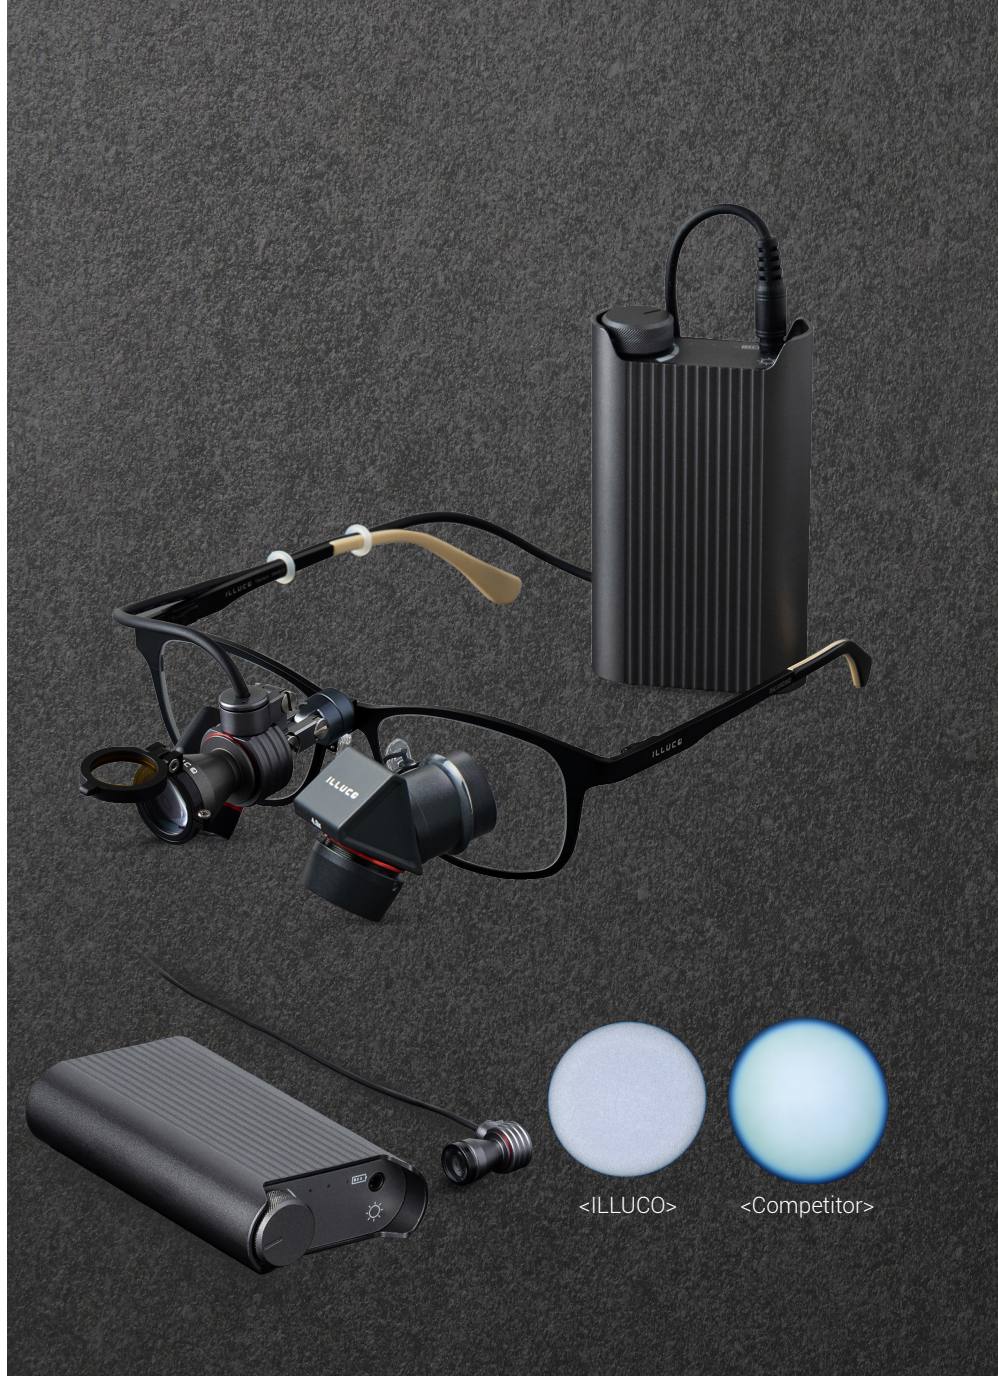

reddot winner 2022
medical devices and technology

Flip-Up Loupes

Model	Style	Magnification	FOV (Cm, @45 Cm)	DOF (Cm)	Working Distance (Cm)	Resolution (lp/mm)	Weight w/o frame (g)	Adjustable PD (mm)
IFL-1030G	Flip-up	3.0×	11	15	37, 42, 47	13	48	54~76

Headband mounted type

Frame mounted type

ILLUCO 

Beyond the vision

Headlights

Wired Headlight

IHL-1000

Item	Specification
Weight of light source (g)	29
Weight of battery pack (g)	195
Total weight (g)	245
Light intensity (lux)	45,000
Color temperature (K)	6,000
Focus beam size (mm)	105
Led life (hour)	50,000
Battery type	3.6V, 6700mAh, Lipion
Battery life (hour)	7~24
Charging time (hour)	3.5
Battery life time (cycles)	500
UV filter	Included
UV light blocking rate (%)	99.5
LOW BATT indicator	LED light alert
Brightness Level	6 levels
How to attach to loupes	Magnet
How to control	1 button (Push & Turn)
Charging type	USB-C

Wireless Headlight

IHL-2000

Item	Specification
Weight of light source (g)	21
Weight of battery pack (g)	24
Total weight (g)	45
Light intensity (lux)	35,000
Color temperature (K)	5,000 or 6,000
Focus beam size (mm)	95
Led life (hour)	50,000
Battery type	3.7V, 700mAh, Li-Polymer
Battery life (hour)	2
Charging time (hour)	2
Battery life time (cycles)	500
UV filter	Included
UV light blocking rate (%)	99.5
LOW BATT indicator	Orange LED, beep sound
Brightness Level	3 levels
How to attach to battery	Magnet
How to attach to loupes	Magnet
Touch sensor	0
Charging pad	0
Charging type	USB-C
Maximum heat-generating temperature	35°C