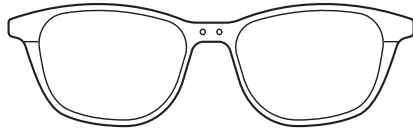

UV Filter

Lens Cap

LOUPES FRAME

CLASSIC

Titanium W: 150.6mm H: 44.2mm

TTL Galilean	2.5x	3.0x	3.5x	
TTL Prismatic	4.0x	4.5x	5.5x	6.5x
Angled	3.0x	4.0x	5.5x	
Flip-up	G 3.0x			

ATLAS

Aluminium W: 140.3mm H: 38.6mm

TTL Galilean	2.5x	3.0x	3.5x	
TTL Prismatic	4.0x	4.5x	5.5x	6.5x
Angled	3.0x	4.0x	5.5x	
Flip-up	G 3.0x			

SLEEK

Titanium W: 146.8mm H: 44.6mm

TTL Galilean	2.5x	3.0x	3.5x	
TTL Prismatic	4.0x	4.5x	5.5x	6.5x
Angled	3.0x	4.0x	5.5x	
Flip-up	G 3.0x			