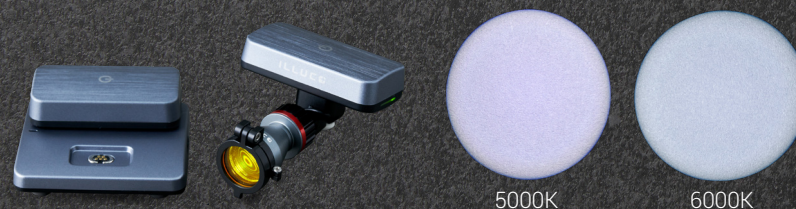

Wireless Headlight

IHL-2000

Item	Specification
Weight of light source (g)	21
Weight of battery pack (g)	24
Total weight (g)	45
Light intensity (lux)	35,000
Color temperature (K)	5,000 or 6,000
Focus beam size (mm)	95
Led life (hour)	50,000
Battery type	3.7V, 700mAh, Li-Polymer
Battery life (hour)	2
Charging time (hour)	2
Battery life time (cycles)	500
UV filter	Included
UV light blocking rate (%)	99.5
LOW BATT indicator	Orange LED, beep sound
Brightness Level	3 levels
How to attach to battery	Magnet
How to attach to loupes	Magnet
Touch sensor	0
Charging pad	0
Charging type	USB-C
Maximum heat-generating temperature	35°C

Dark Gray

Light Gray

Gold

Pink